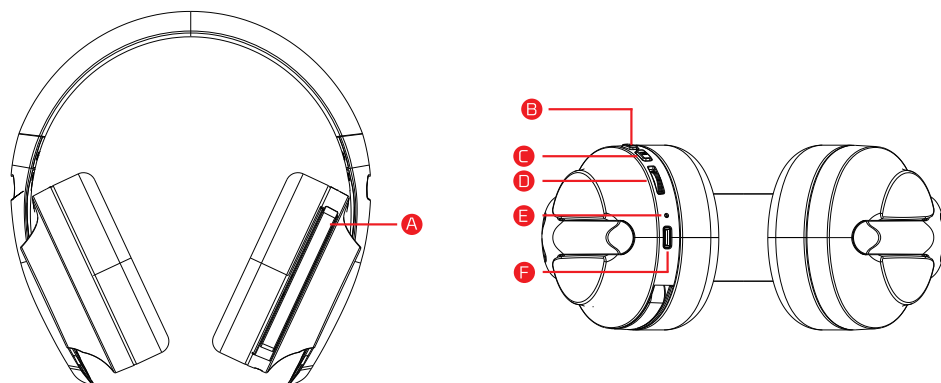

SPECIFICATIONS

Model Number	: WHG04
Headset Type	: Over-Ear
Connectivity	: BT, 2.4GHz, Wired TRRS
BT Version	: 5.3
Driver Size	: 40 mm
Frequency Response	: 20 Hz - 20 kHz
Speaker Sensitivity	: 121 ± 3 dB
Speaker Impedance	: 30 Ω ± 15%
Microphone Sensitivity	: -38 ± 2 dB
Polar Pattern	: Omnidirectional
Integrated Controls	: Yes
Wireless Range	: Up to 10 m
Battery Life	: Up to 22 Hours
Battery Capacity	: 300 mAh LiPo
Charging Time	: Approx. 2 Hours
Interface	: USB-C
Size	: 180*80*200 mm
Weight	: 174 ± 3 g
Power Rating	: 4.2V ⇄ 26 mA
Compatibility	: Windows 7 later, MAC OS 10.11 or later, Android, iOS, Switch, PS4, PS5, XSX

PRODUCT TOUR

EN

- **A** Foldable Microphone
- **B** Power Button
- **C** Multifunction Button
- **D** Volume Control
- **E** LED Indicator Light
- **F** Charging Port/Audio Port

ID

- **A** Mikrofon Yang Bisa Dilipat
- **B** Tombol Daya
- **C** Tombol Multifungsi
- **D** Kontrol Volume
- **E** Lampu Indikator LED
- **F** Port Pengisian/Port Audio

ZH

- **A** 可折叠麦克风
- **B** 电源按键
- **C** 多功能键
- **D** 音量控制
- **E** LED指示灯
- **F** 充电接口/音频接口

ES

- **A** Micrófono Plegable
- **B** Botón de Encendido
- **C** Tecla Multifuncional
- **D** Control de Volumen
- **E** Luz Indicadora LED
- **F** Puerto de Carga/Puerto de Audio

JP

- **A** 折り畳み可能なマイク
- **B** 電源ボタン
- **C** 多機能キー
- **D** 音量コントロール
- **E** LEDインジケータライト
- **F** 充電ポート/音声ポート

KR

- **A** 접을 수 있는 마이크
- **B** 전원 버튼
- **C** 다기능 키
- **D** 볼륨 조절
- **E** LED 표시등
- **F** 충전 포트/오디오 포트

Join the Fantech
Discord
Community

LED INDICATOR

BT Pairing:
Red and blue alternating flashes

Successful BT Pairing:
Solid blue light

2.4GHz Pairing:
Red and white alternating flashes

Successful 2.4GHz Pairing:
Solid white light

Charging Battery:
Solid red light

Full Battery:
Red light off, solid blue light

Low Battery:
Red light flashes every 2 seconds